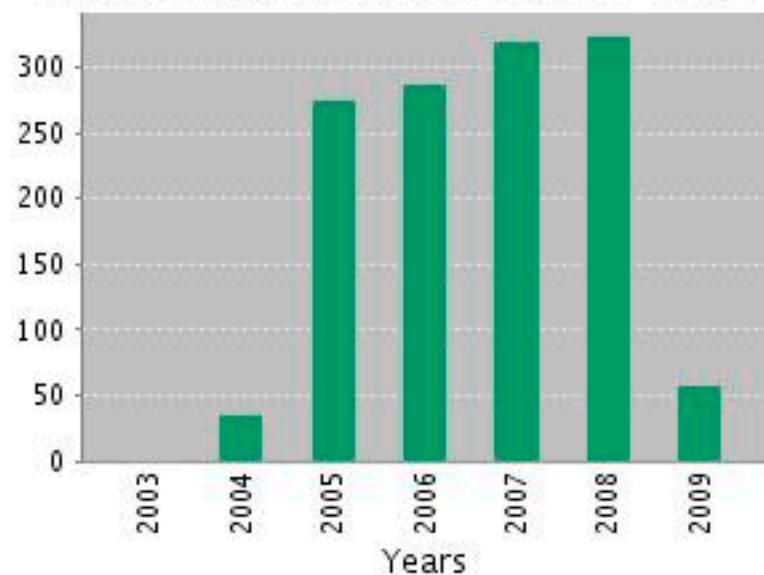

## Web of Science®

[<< Back to previous results list](#)

### Citation Report Address=(Conway Inst)

Timespan=Latest 5 years. Databases=SCI-EXPANDED.

This report reflects citations to source items indexed within Web of Science. Perform a Cited Reference Search to include citations to items not indexed within Web of Science.

#### Citations in Each Year

Results found: 1,302

Sum of the Times Cited [?] : 9,629

[View Citing Articles](#)  
[View without self-citations](#)

Average Citations per Item [?] : 7.40

h-index [?] : 40