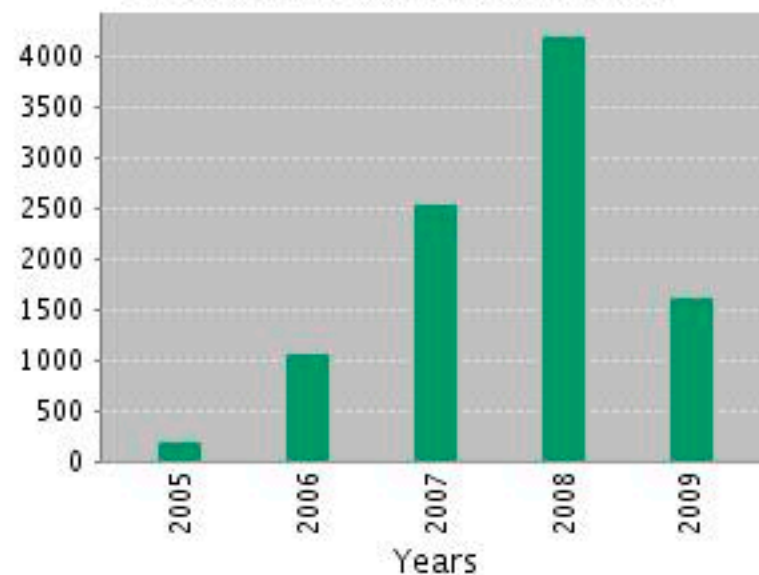

### Citation Report Address=(Conway Inst)

Timespan=Latest 5 years. Databases=SCI-EXPANDED.

This report reflects citations to source items indexed within Web of Science. Perform a Cited Reference Search to include citations to items not indexed within Web of Science.

#### Published Items in Each Year

#### Citations in Each Year

Results found: 1,302

Sum of the Times Cited [?] : 9,629

[View Citing Articles](#)  
[View without self-citations](#)

Average Citations per Item [?] : 7.40

h-index [?] : 40