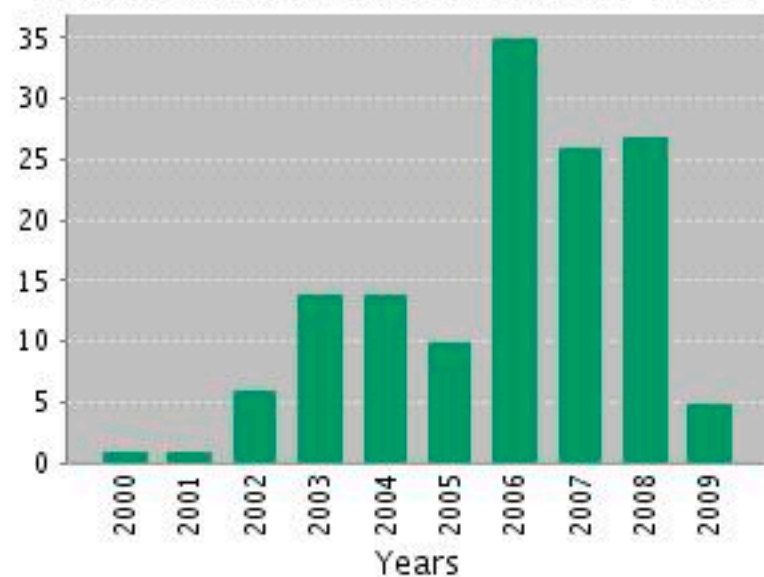

**Web of Science®**[<< Back to previous results list](#)**Citation Report** Address=(Natl Inst Cellular Biotechnol)

Refined by: Document Type=(ARTICLE)

Timespan=All Years. Databases=SCI-EXPANDED.

This report reflects citations to source items indexed within Web of Science. Perform a Cited Reference Search to include citations to items not indexed within Web of Science.

**Published Items in Each Year****Citations in Each Year**

Results found: 139

Sum of the Times Cited [?]: 915

[View Citing Articles](#)[View without self-citations](#)

Average Citations per Item [?]: 6.58