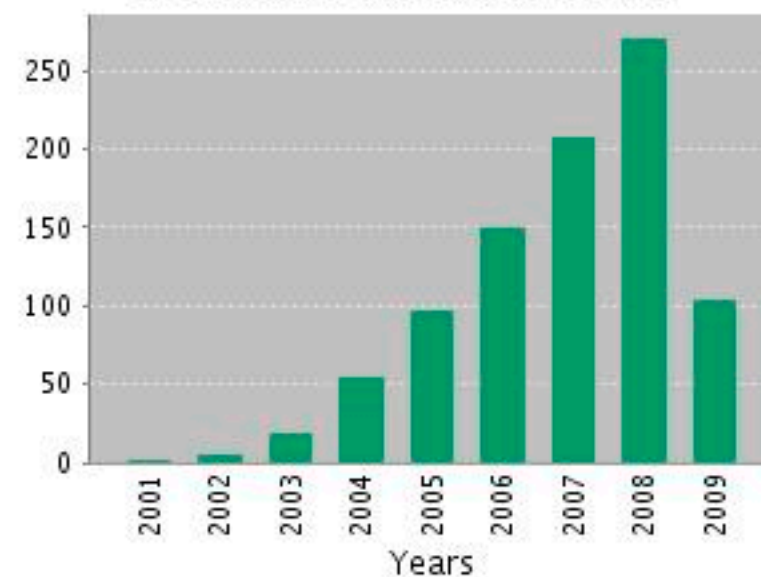

**Web of Science®**[<< Back to previous results list](#)**Citation Report** Address=(Natl Inst Cellular Biotechnol)

Refined by: Document Type=(ARTICLE)

Timespan=All Years. Databases=SCI-EXPANDED.

This report reflects citations to source items indexed within Web of Science. Perform a Cited Reference Search to include citations to items not indexed within Web of Science.

**Published Items in Each Year****Citations in Each Year**

Results found: 139

Sum of the Times Cited [?]: 915

[View Citing Articles](#)[View without self-citations](#)

Average Citations per Item [?]: 6.58